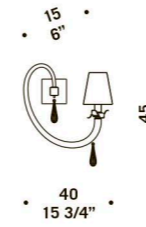

8090 K8

8090 K12

8090 K6

8090

design Francesco Dei Rossi

8090 A1
1 x max 46W E14
HSGSB/C/UB
alogeno chiara
clear halogen
1 x E14 LED
LED light bulb

8090 K6
6 x max 46W E14
HSGSB/C/UB
alogeno chiara
clear halogen
6 x E14 LED
LED light bulb