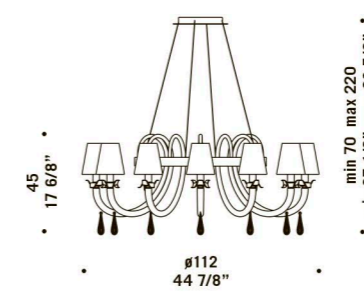

8090 K12
12 x max 46W E14
HSGSB/C/UB
alogeno chiara
clear halogen
12 x E14 LED
LED light bulb