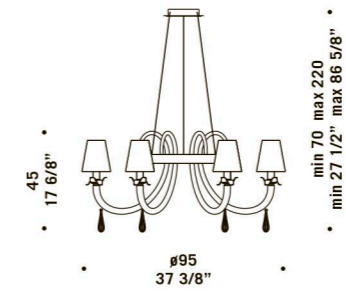

8090 K8

8090 K12

8090 K6

8090

design Francesco Dei Rossi

8090 A1
1 x max 46W E14
HSGSB/C/UB
alogeno chiara
clear halogen
1 x E14 LED
LED light bulb

8090 K6
6 x max 46W E14
HSGSB/C/UB
alogeno chiara
clear halogen
6 x E14 LED
LED light bulb