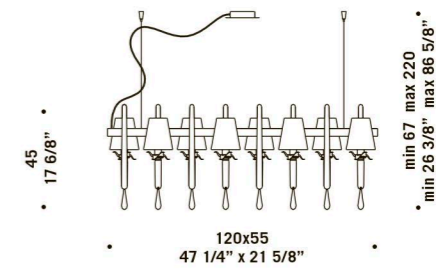

8090 K8

8090 K12

8090 K6

8090

design Francesco Dei Rossi

8090 A1
1 x max 46W E14
HSGSB/C/UB
alogeno chiara
clear halogen
1 x E14 LED
LED light bulb

8090 K6
6 x max 46W E14
HSGSB/C/UB
alogeno chiara
clear halogen
6 x E14 LED
LED light bulb