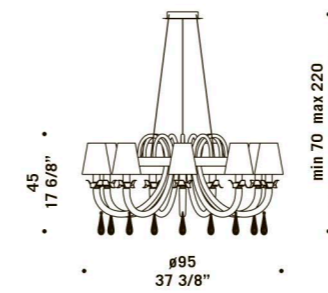

8090 K9
9 x max 46W E14
HSGSB/C/UB
alogeno chiara
clear halogen
9 x E14 LED
LED light bulb