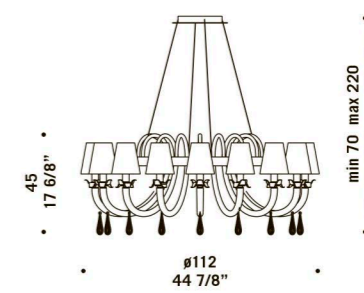

8090 K16
16 x max 46W E14
HSGSB/C/UB
alogeno chiara
clear halogen
16 x E14 LED
LED light bulb